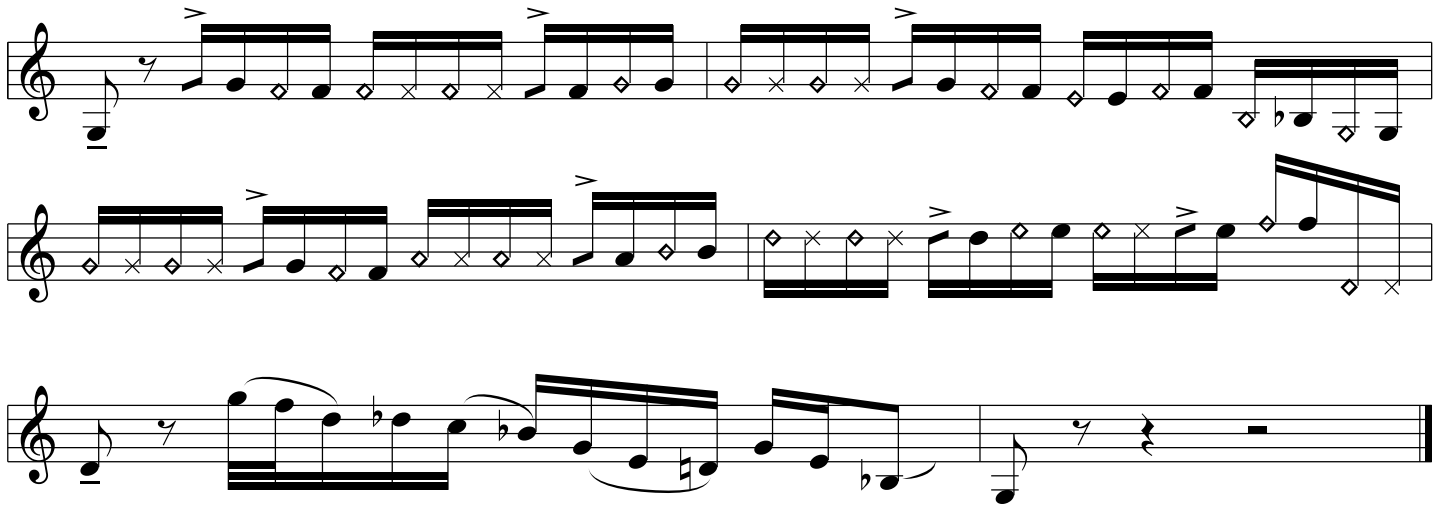

# Chop 'til You Drop

(Excerpt)

(violin version is in G instead of C)

Susanne Paul

normal note

hard chop  
(downstroke)

soft chop  
(soft percussive  
sound with bow)  
(left hand damps strings)

dead note  
(bow damps string)